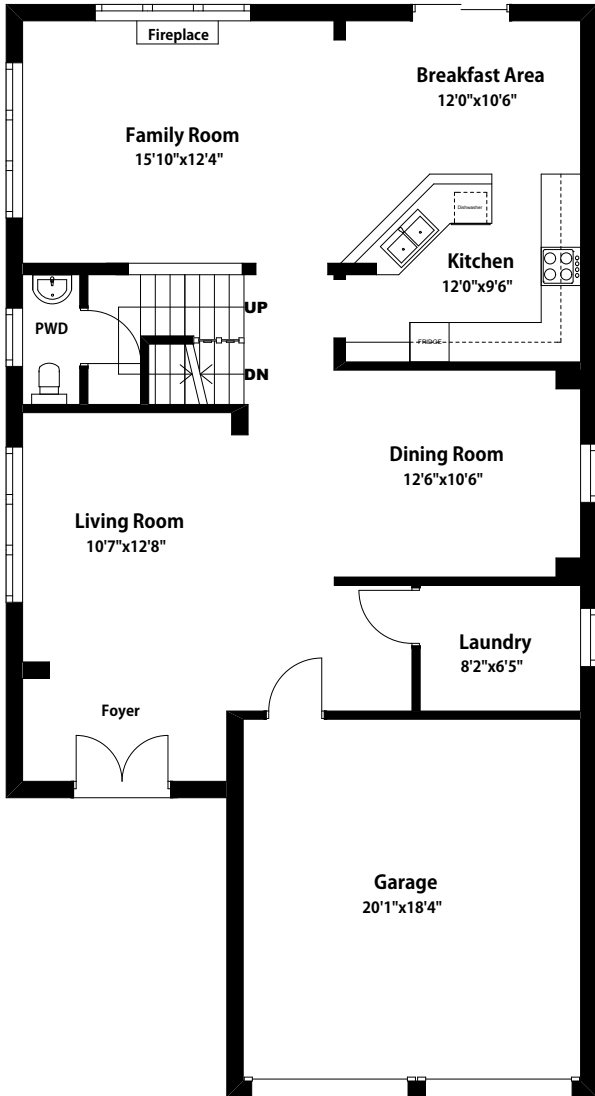

# 123 ABC STREET TORONTO

## MAIN FLOOR

GROSS FLOOR AREA: XXX SQ. FT.

## SECOND FLOOR

GROSS FLOOR AREA: XXX SQ. FT.

## LOWER FLOOR

GROSS FLOOR AREA: XXX SQ. FT.

THIS FLOOR PLAN IS PROVIDED FOR ILLUSTRATIVE PURPOSES  
ONLY BUYER TO VERIFY MEASUREMENTS  
MEASURED AND DESIGNED BY UNIQUE VTOUR LTD