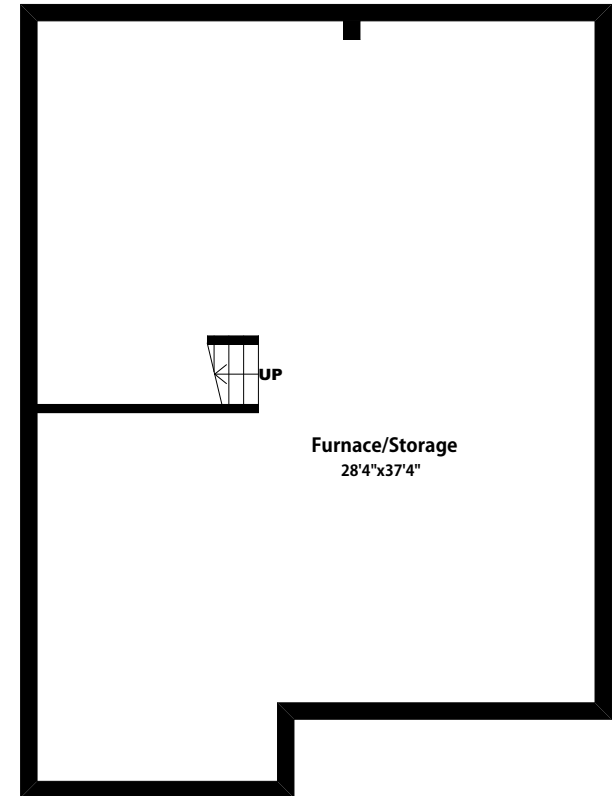

# 123 ABC STREET TORONTO

## MAIN FLOOR

GROSS FLOOR AREA: XXX SQ. FT.

## SECOND FLOOR

GROSS FLOOR AREA: XXX SQ. FT.

## LOWER FLOOR

GROSS FLOOR AREA: XXX SQ. FT.

THIS FLOOR PLAN IS PROVIDED FOR ILLUSTRATIVE PURPOSES  
ONLY BUYER TO VERIFY MEASUREMENTS  
MEASURED AND DESIGNED BY UNIQUE VTOUR LTD