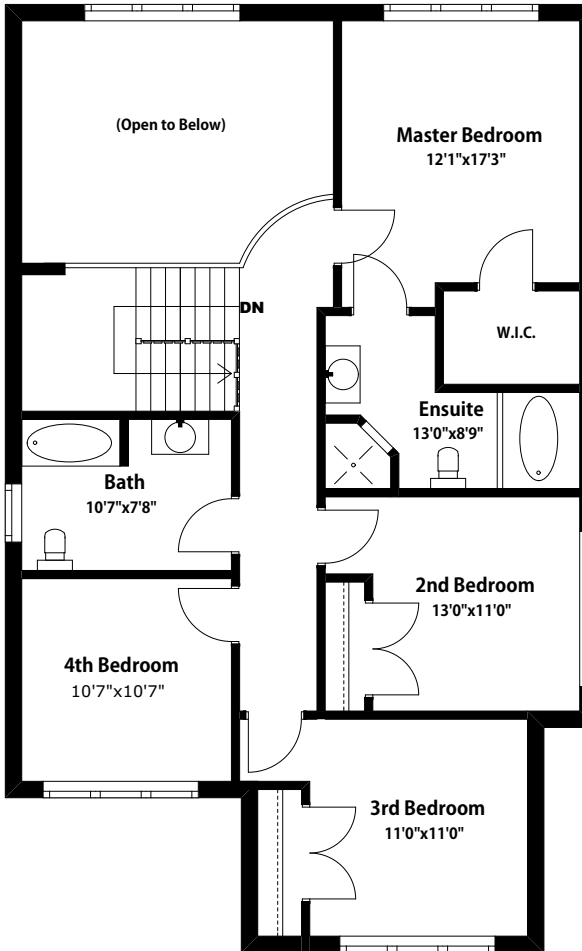

# 123 ABC STREET TORONTO

## MAIN FLOOR

GROSS FLOOR AREA: XXX SQ. FT.

## SECOND FLOOR

GROSS FLOOR AREA: XXX SQ. FT.

## LOWER FLOOR

GROSS FLOOR AREA: XXX SQ. FT.

THIS FLOOR PLAN IS PROVIDED FOR ILLUSTRATIVE PURPOSES  
ONLY BUYER TO VERIFY MEASUREMENTS  
MEASURED AND DESIGNED BY UNIQUE VTOUR LTD